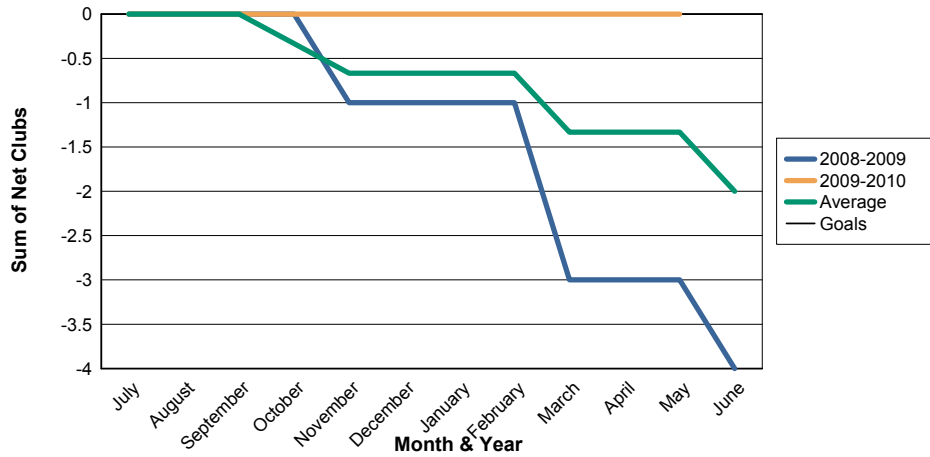

Sum of Net Clubs/ Month & Year

For District 24 E