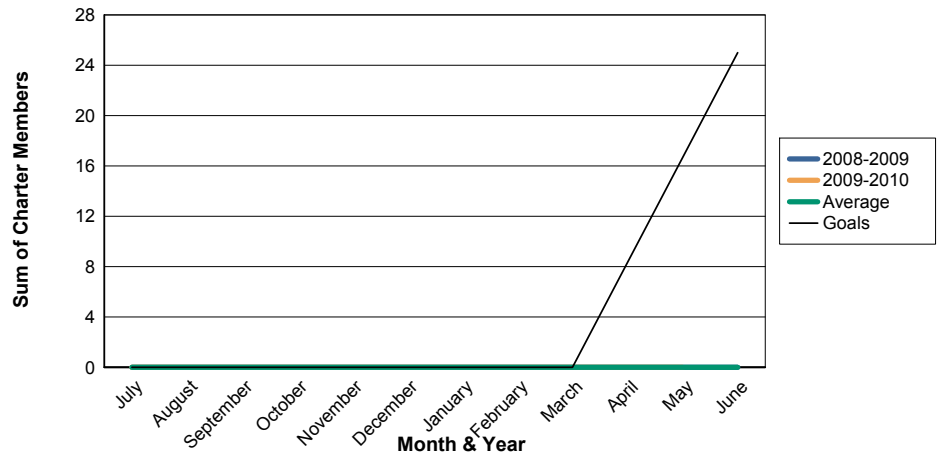

Sum of Charter Members/ Month & Year

For District 24 E