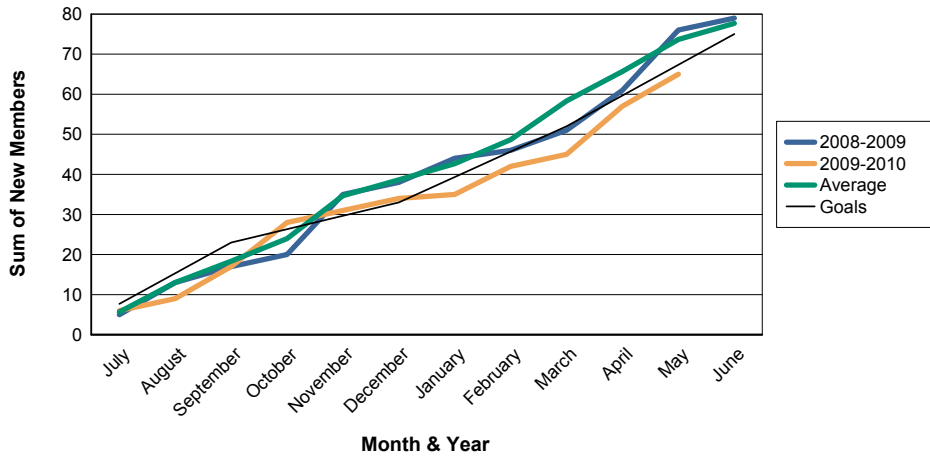

For District 24 E

Sum of Charter Members/ Month & Year

For District 24 E

3 Year Comparisons for GMT Constitutional Area 1

By GMT District

As of May 2010

Sum of New Members/ Month & Year

For District 24 E

Sum of Dropped Members/ Month & Year

For District 24 E

Sum of Net Members/ Month & Year

For District 24 E