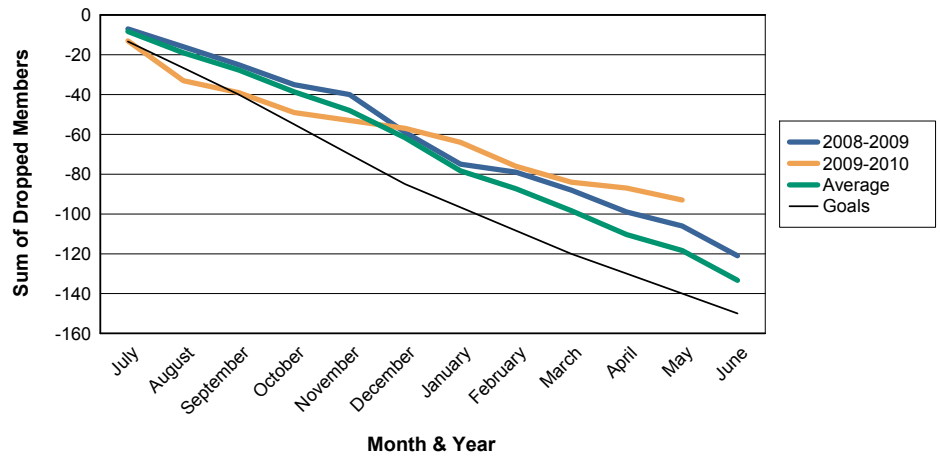

Sum of Dropped Members/ Month & Year

For District 24 E