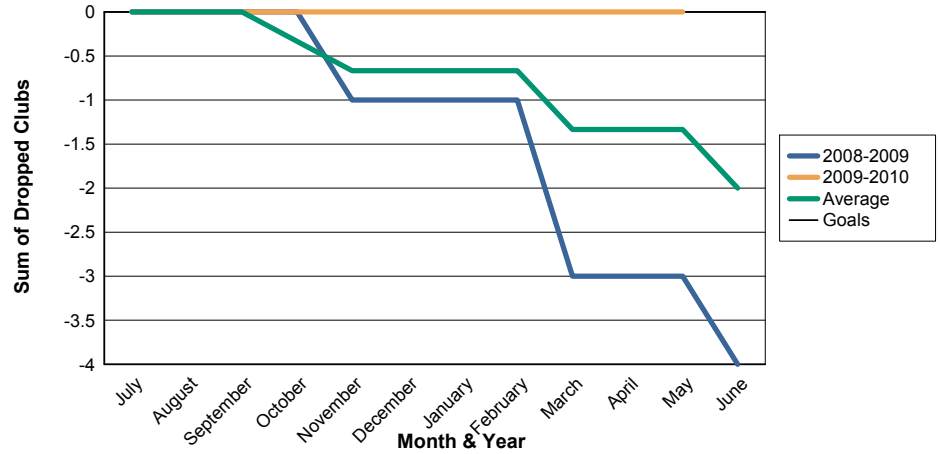

3 Year Comparisons for GMT Constitutional Area 1

By GMT District

As of May 2010

Sum of New Clubs/ Month & Year

For District 24 E

Sum of Dropped Clubs/ Month & Year

For District 24 E

Sum of Net Clubs/ Month & Year