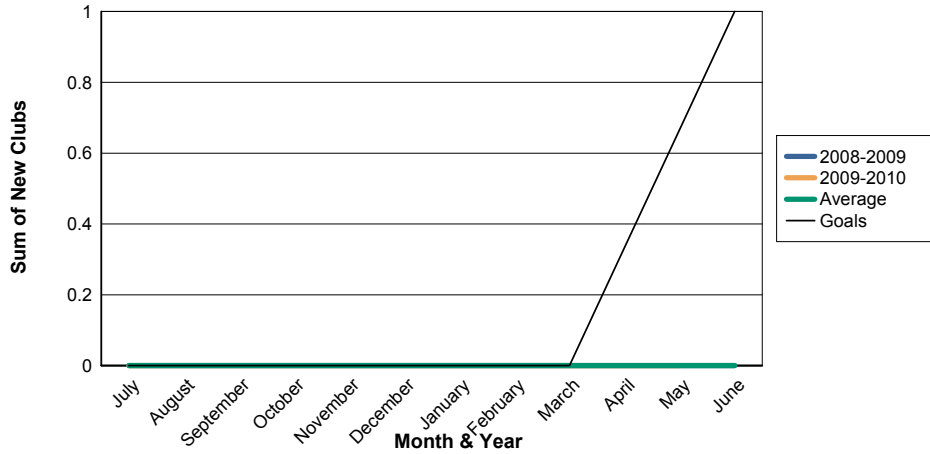

3 Year Comparisons for GMT Constitutional Area 1

By GMT District

As of May 2010

Sum of New Clubs/ Month & Year

For District 24 E

Sum of Dropped Clubs/ Month & Year

For District 24 E

Sum of Net Clubs/ Month & Year